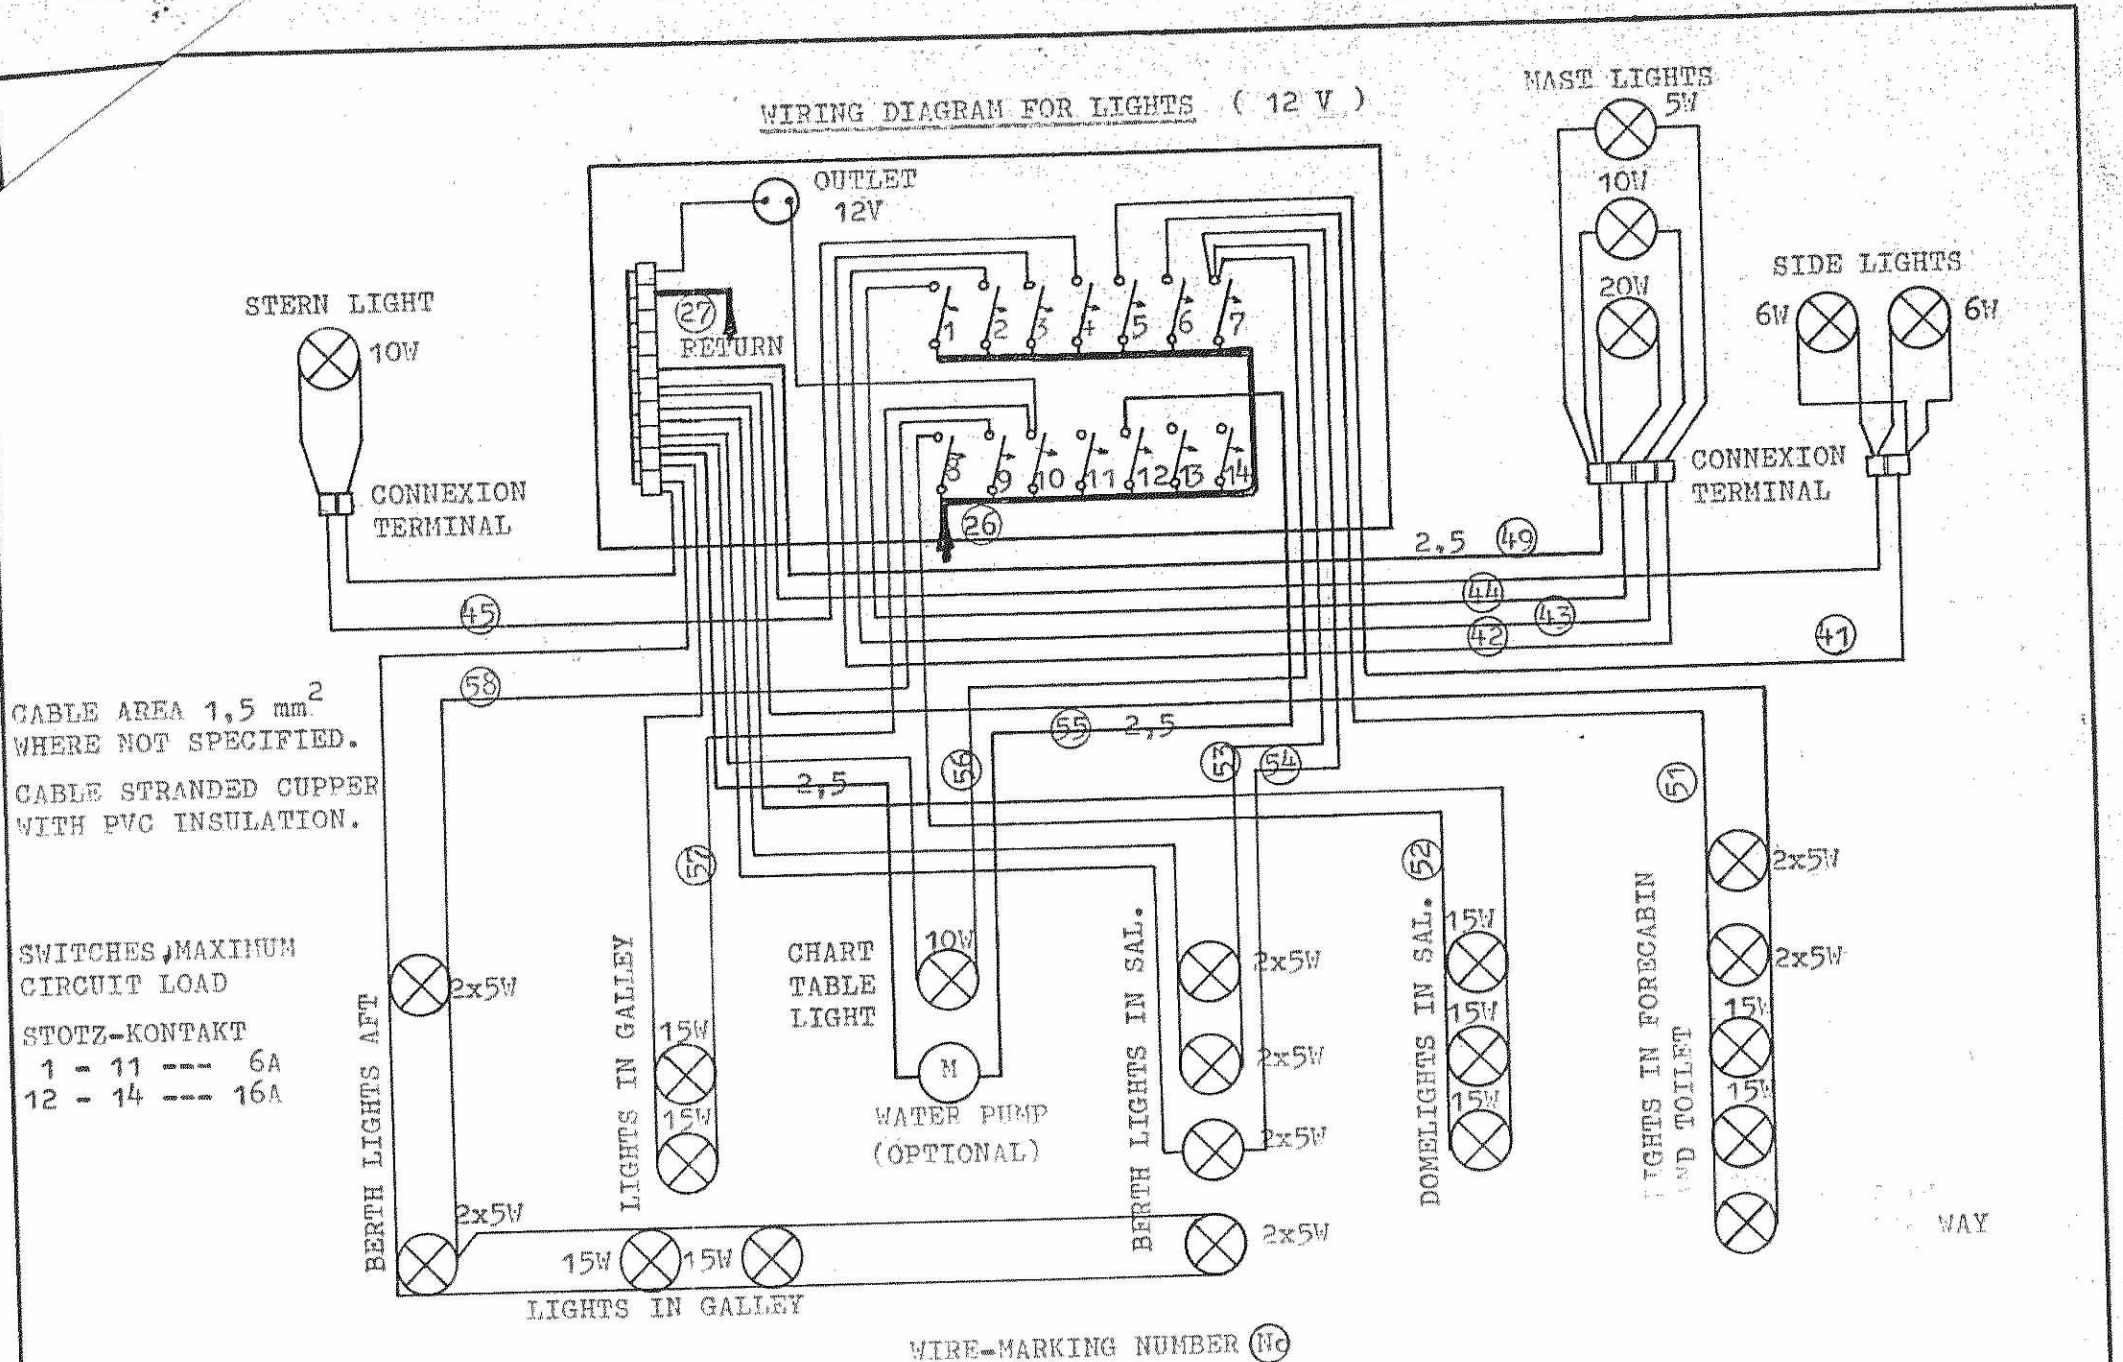

ENGINE WIRING DIAGRAM (12 V)

SWAN 43

NAUTOR KY, PIETARSAARI, FINLAND

WIRING DIAGRAM FOR LIGHTS (12 V)

SWAN 43

NAUTOR, PIETARSAARI, FINLAND