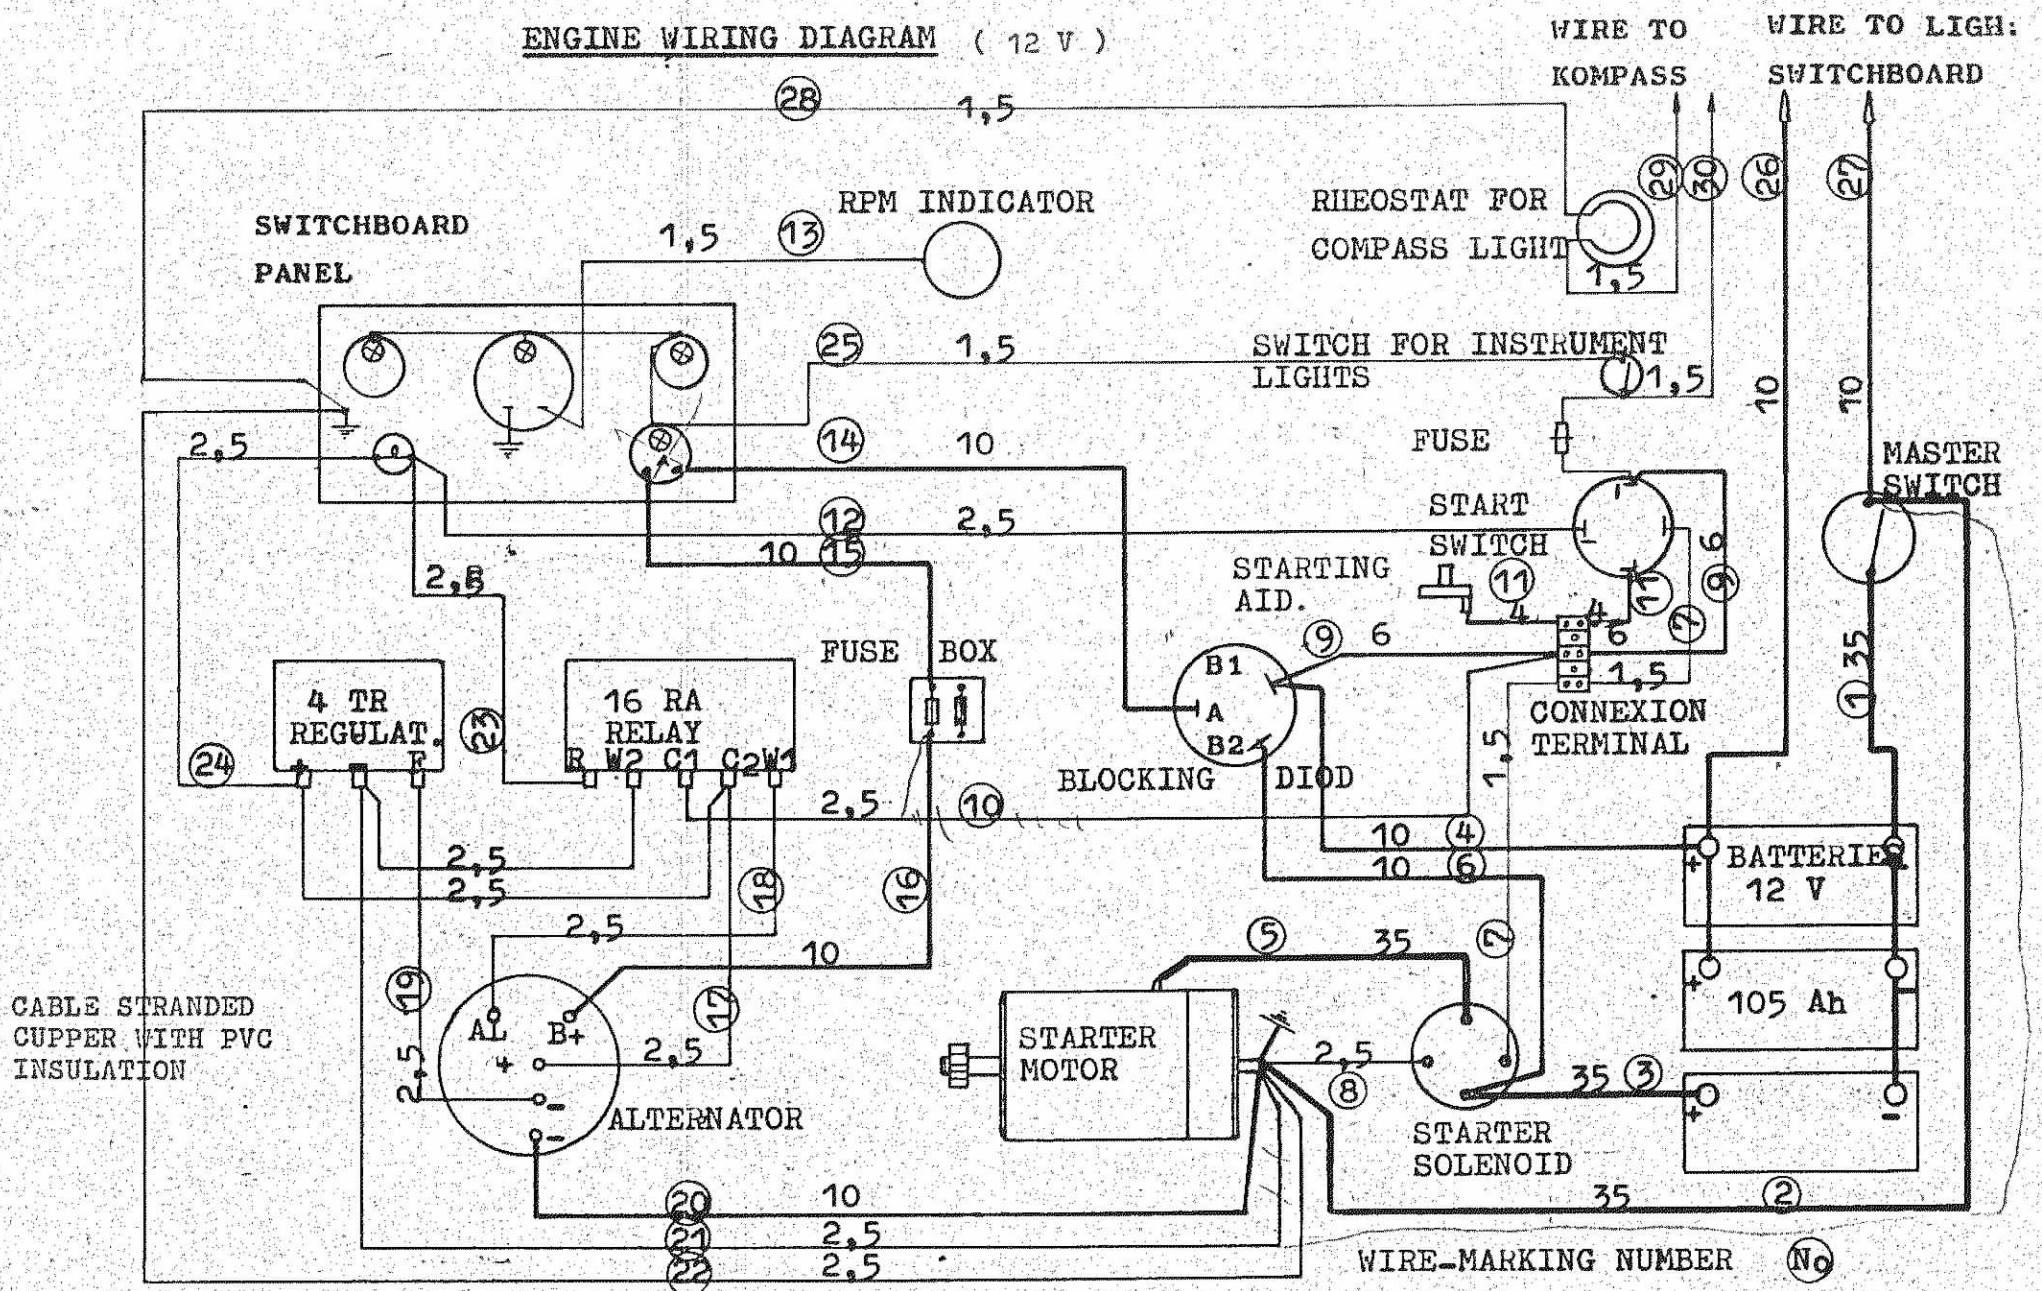

ENGINE WIRING DIAGRAM (12 V)

SWAN 43

NAUTOR KY, PIETARSAARI, FINLAND

WIRING DIAGRAM FOR LIGHTS (12 V)

SWAN 43

NAUTOR, PIETARSAARI, FINLAND